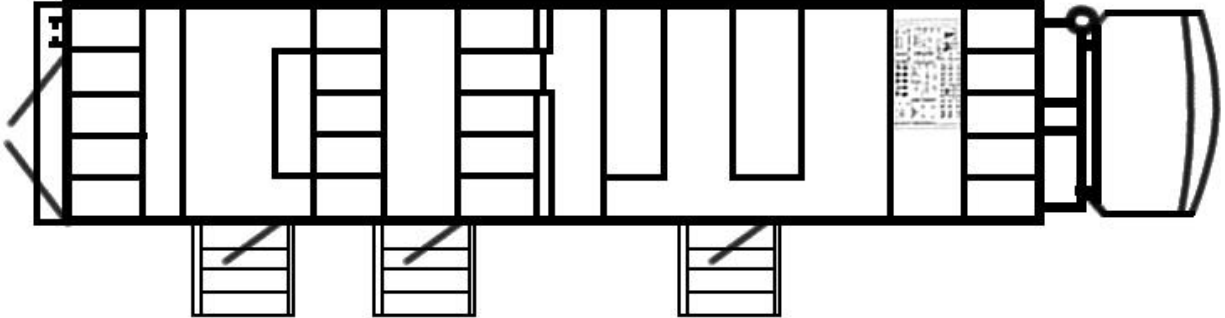

## Mobile Production Unit #1

Mobile Production Unit is 40' long; Production Space is 32' x 8 1/2'

Tape/Video/Transmission

Audio

Production Control