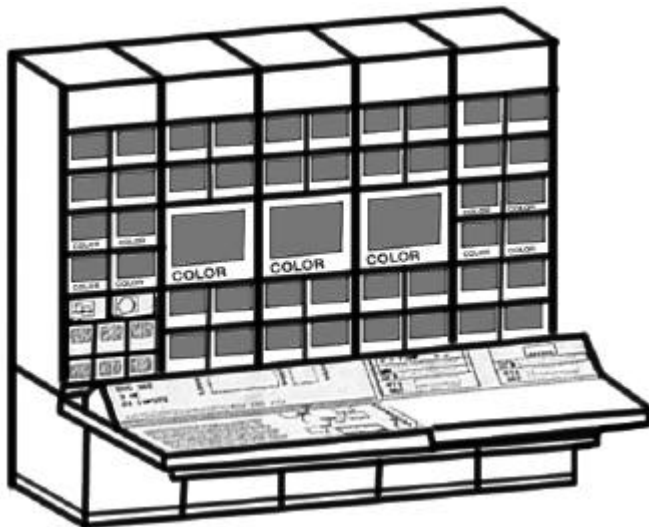

Production

- GVG 300-3A 24 Input Switcher w/3ME/E-MEM Omni-Key/Clean Feed
- Abekas A53D-2ch Warp/Key Channel/Combiner
- Monitor Wall (Tallied & Patchable)
- (3) 19" color, (8) 9" color
- (36) 9" B/W (2) 5" triple B/W
- Panasonic Quad Split

Support Equipment

- 6 DPS Frame Syncs, Vinten Camera Support
- 12,000+ Feet Triax,