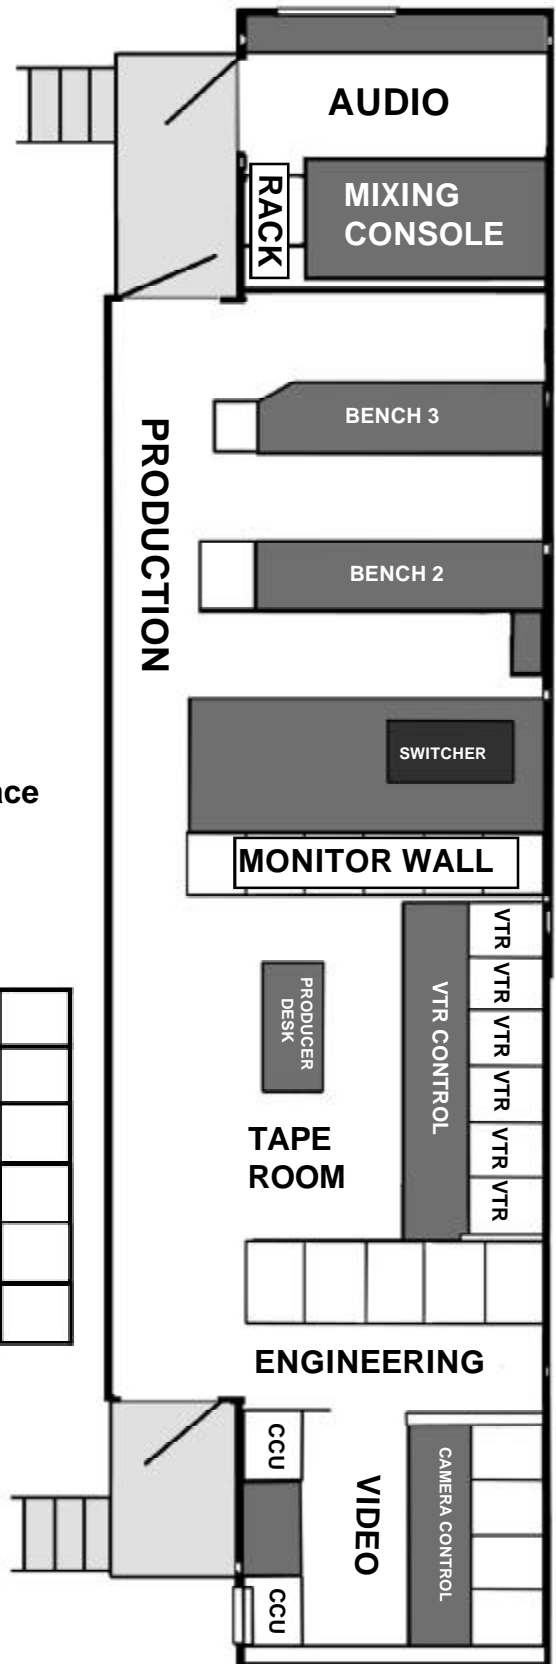

1201 OLENTANGY RIVER ROAD
 COLUMBUS OH, 43212
 PH 614.297.0001
 FAX 614.297.0002

LYON VIDEO MOBILE UNIT #2

TRAILER IS 48' LONG, 81/2' WIDE
 EXPANDING SECTION 32' LONG, 42" WIDE

Lyon Video's Mobile Unit #2, setting the standard for Mobile Production Facilities.

MASSIVE EXPANDED

COMPACT FOR TRANSIT, AND LOCATING
 Overall height is 13'6"
 Ground clearance is 12" center, 16" behind axles
 4 Corner leveling system

PRODUCTION POWER

6 Ikegami HK366 Hard Cams, 4 Canon 70X, 2 Canon 55X
 3 Ikegami HK366P HandHeld w/Canon 20X
 SONY DVS 7000 Digital Switcher
 2 Channels of SONY DME 3000
 Dual User Infnit! LOADED with Transform II, 060 CPU
 Extended Effects Buffers, 128MB Ram, Intelligent Interface
 Tape is Pre-Wired for drop in 4CH DDR

MONITOR WALL VIEW

MONITOR WALL (TALLIED & PATCHABLE)

(2) 19" COLOR, (8) 8" COLOR
 (36) 9" B/W (3) 5" TRIPLE B/W

Lyon Video's Facilities will make your production a success.

Equipment Specifications Unit Two

Physical Dimensions:

Length of Box 48' x 8 ½' Wide, EXPANDO is 32' long and expands 42"

Power Requirements:

Input 190-280 Volts stepped with Regulated Isolation
Single Phase / 200 AMPS -Three Phase 100AMPS per leg